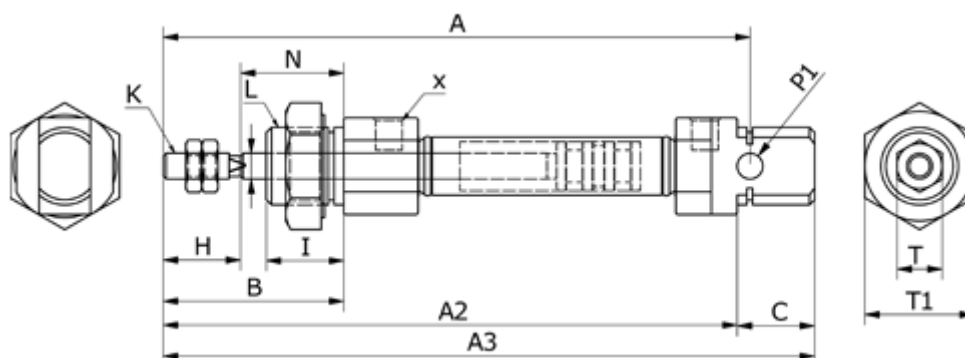

Data Sheet

Article number: 58MI25S0015CAG

Description: Cylinder MI-25x15-S-CA-G, Ø25x15
Double acting type - port 1/8"

Measures

A	= 126	K	= M10x1,25	V = 10
A2	= 65	L	= M22x1,5	X = 1/8"
A3	= 137	N	= 28	
B	= 50	O	= 11	
Bore diameter	= 25	P1	= 8	
C	= 22	Stroke	= 15	
HS	= 22	T	= 17	
I	= 22	T1	= 29	